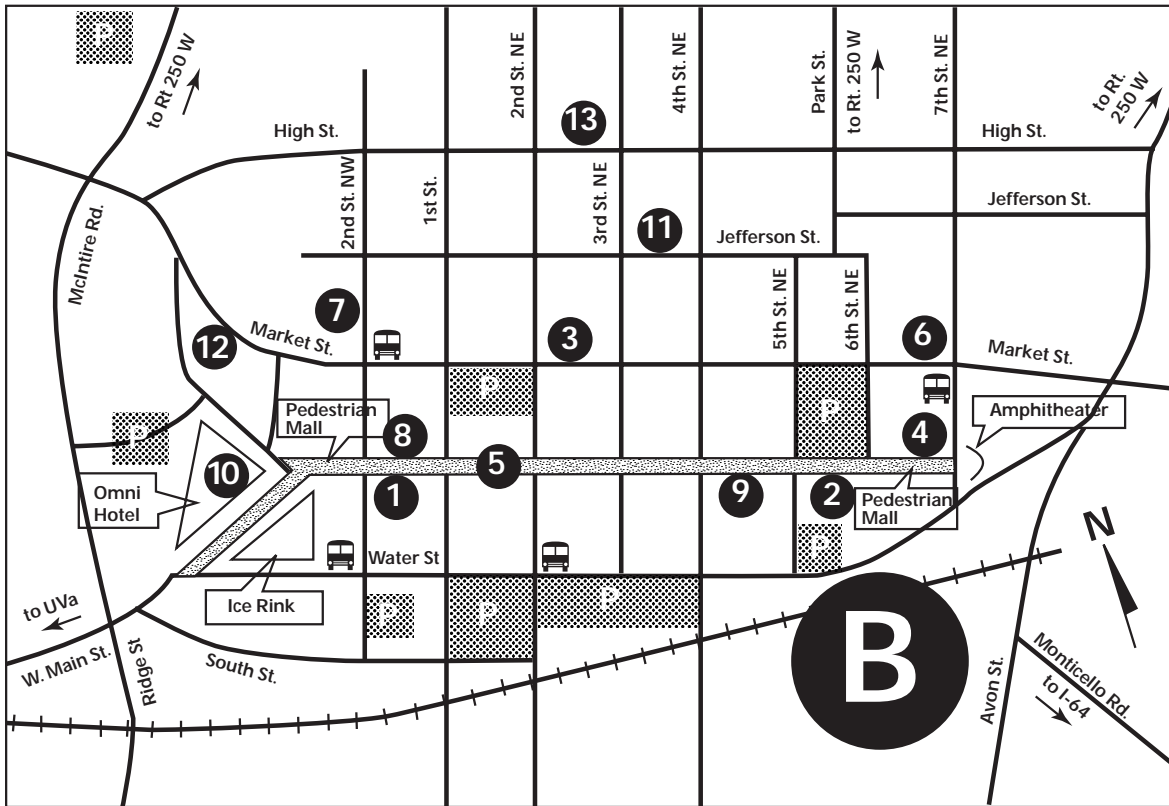

## Charlottesville & University of Virginia

Location Index (A=UVA, B=Downtown, P=Parking, 🚏=Trolley stop)

Alderman Library, Uva	A-1	Kiosk on Downtown Mall	B-5
Barnes & Noble	A-2	Live Arts	B-6
Bayly Art Museum, Uva	A-3	McGuffey Art Center	B-7
Central Library, Charlottesville	B-3	McIntire Room, Central Library	B-3
City Council Chambers	B-4	The Miller Center, Uva	A-7
Culbreth Theatre, Uva	A-4	Miller's Restaurant	B-8
Curry School of Education, Uva	A-5	Minor Hall, Uva	A-8
The Dome Room, Uva Rotunda	A-10	New Dominion Book Shop	B-9
Gordon Avenue Branch Library	A-6	Newcomb Hall, Uva	A-9

## Downtown Charlottesville

**Location Index, continued (A=UVA, B=Downtown, P=Parking, =Trolley stop)**

Omni Hotel, Information Table	B-10	Uva Bookstore	A-13
The Rotunda	A-10	Village School	B-13
Second St. Gallery	B-7	Village School Theatre Space	B-13
Shenanigans, Barracks Road		Vinegar Hill	B-12
Shopping Ctr. (North Wing)	A-11	Virginia Discovery Museum	B-2
Starnes Classroom, McGuffey	B-7	Virginia Foundation	
The Synagogue,		for the Humanities	A-14
Congregation Beth Israel	B-11	York Place	B-1
University Press of Virginia	A-12		